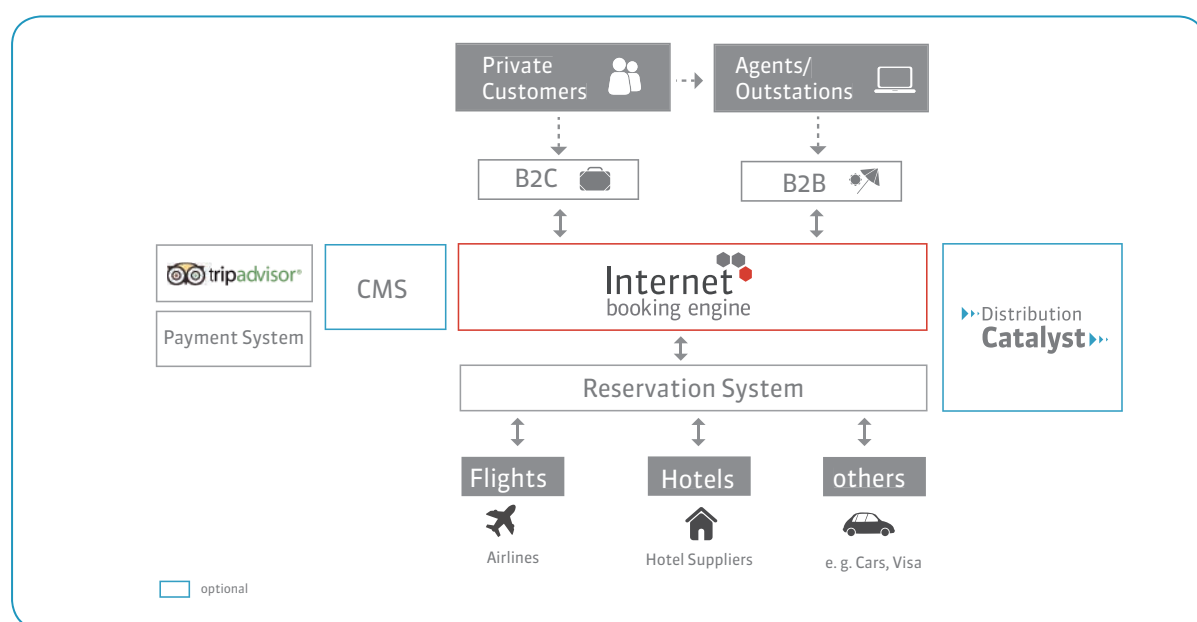

Features

Based on latest technology, the ISO IBE offers a broad range of functions that make booking as simple and convenient as possible for your customers:

- watchlist for storing and retrieving the selected services at any time
- watchlist for customers who use mobile devices for browsing, yet do their booking on a desktop PC
- interactive maps for displaying tourist services depending on the region
- deal of the day
- simple displaying maintenance of marketing campaigns
- special hotel IBE, optimized for selling hotel services

- TripAdvisor ratings included
- fuzzy search for highly individual requests
- displaying the results as preferred by the customer (list, gallery or map)

Why the IBE from ISO?

The new ISO IBE already offers:

- responsive web design
- high level of user-friendliness
- SEO-optimized display
- simple integration with web site(s)
- design that is easily adapted to your CI/CD
- straightforward integration with your CMS, or optionally as a turn-key system: with CMS included
- barrier-free programming (WCAG – Level AA)

The ISO IBE adapts perfectly to your existing system landscape and facilitates your workflow:

- total online integration with your central reservation system
- Dynamic Packaging thanks to integration of various sources for a dynamic sales tour
- management of (multimedia) content such as travel descriptions or images in a content management system
- credit card interface lets you offer flexible payment options to your customers
- cache technology for ultra-fast, accurate search queries (ISO Product Distribution Catalyst)
- displaying your TripAdvisor results directly on your website(s)
- up-selling and cross-selling through integration with ISO's Dynamic Recommendation System